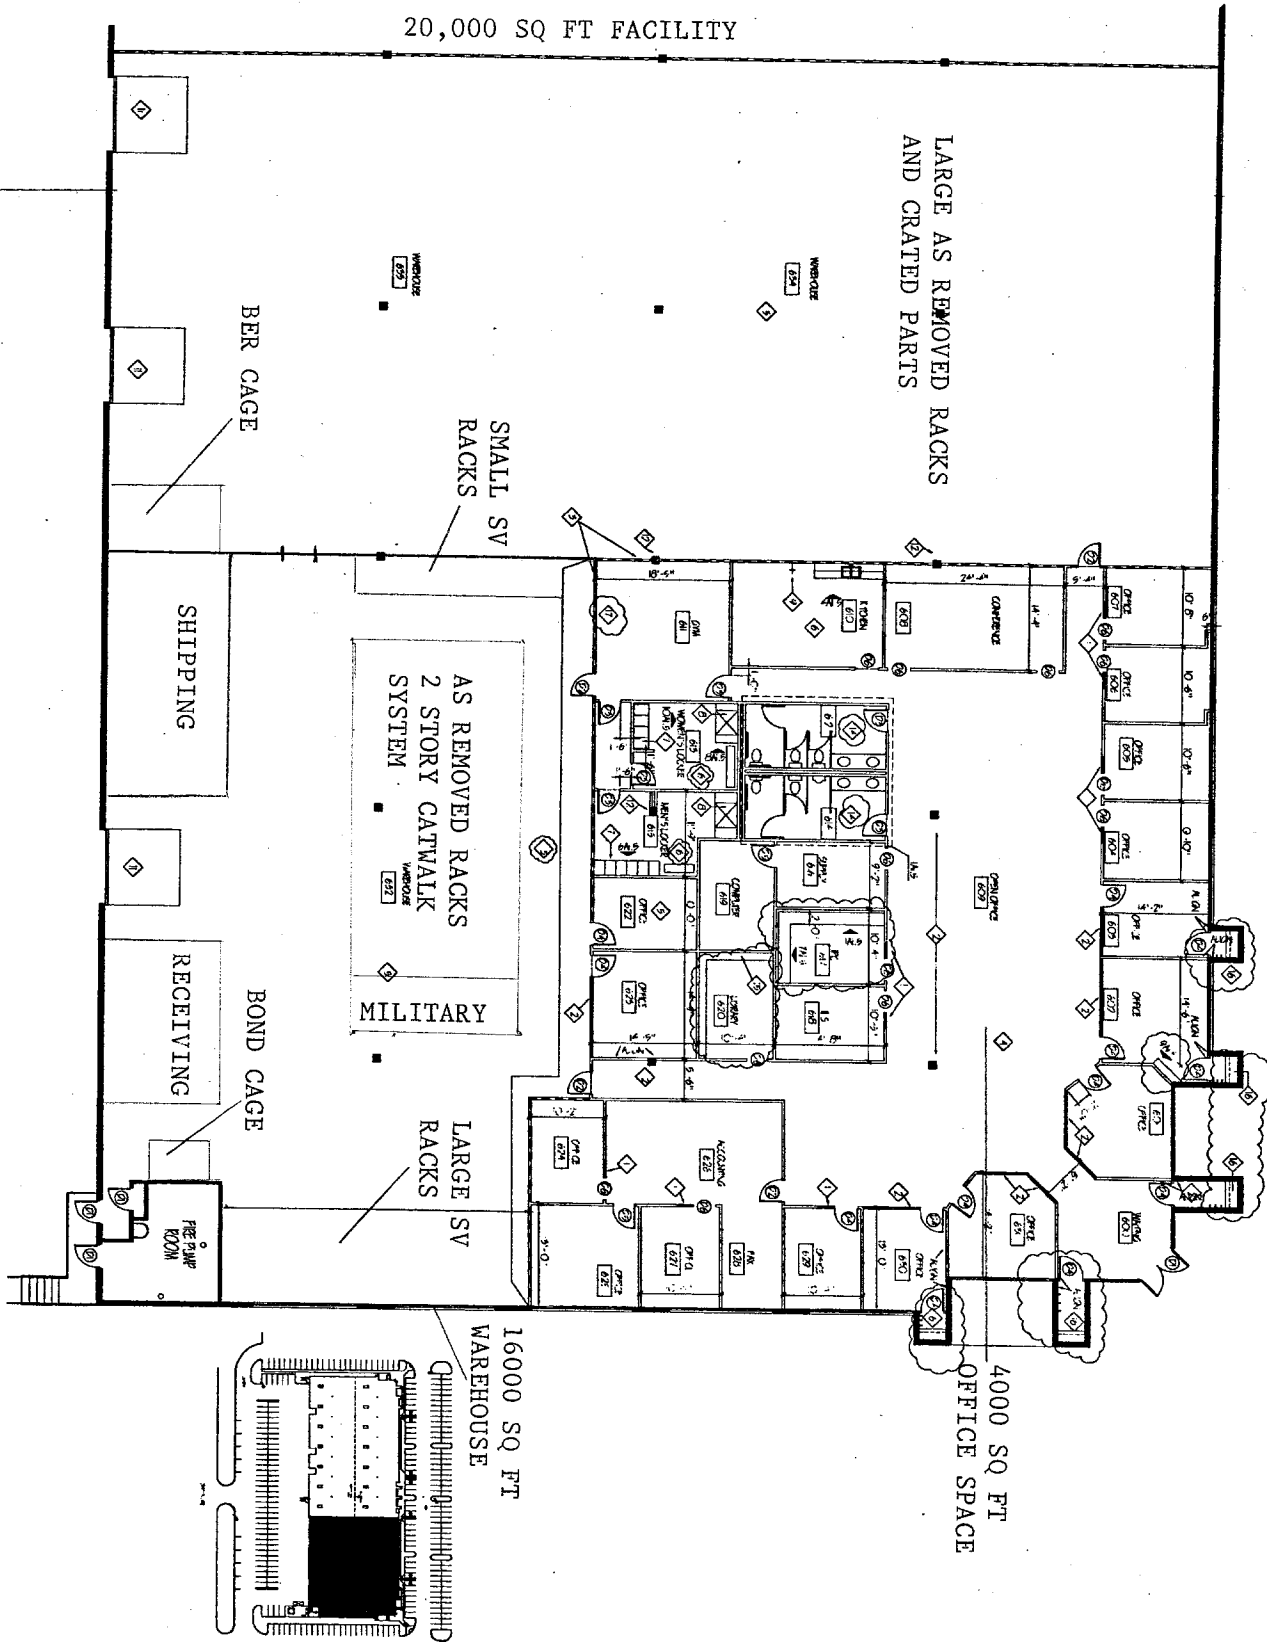

FACILITY MAP

FLIGHT DIRECTOR INC.
 100 MICHAEL ANGELO WAY STE 600E
 AUSTIN TX 78728

20,000 SQ FT FACILITY

building:
CORRIDOR PARK POINTE
 100 MICHAEL ANGELO WAY AUSTIN, TX 78728
 tenant:
FLIGHT DIRECTOR INC.